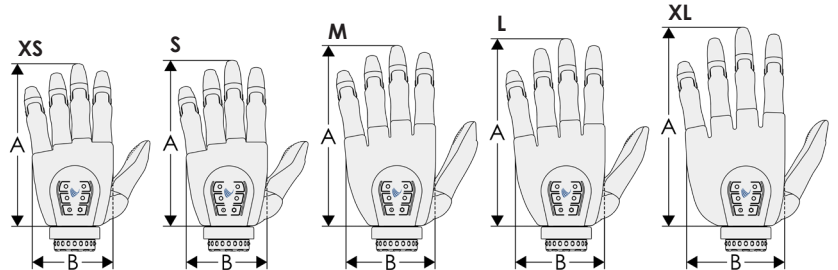

Dimensions

Size	XS	S	M	L	XL
Length A [mm][inches]	135 5.31	145 5.71	155 6.10	165 6.50	175 6.89
Width B [mm][inches]	70 2.76	70 2.76	80 3.15	80 3.15	85 3.35

Sizes	XS	S	M	L	XL
Opening width	117 mm	120 mm	132 mm	140 mm	147 mm
Load capacity of closed hand (static)	450 N (approx. 45 kg)				
Load capacity of closed single finger (static)	350 N (approx. 35 kg)				
Max. grip force of thumb (lateral)	35 N (approx. 3.5 kg)				
Max. grip force of finger (center proximal phalanx)	95 N (approx. 9.5 kg)				
Grip force between thumb and index finger	44 N (approx. 4.4 kg)				
Swivel force of thumb	125 N (approx. 12.5 kg) optimized for cosmetic and work gloves				
Max. finger speed	0.6 s (155 ° / s)				
Max. thumb speed	Close: 0.36 s (122 ° / s) / Swivel: 0.48 s (163 ° / s)				
Wrist rotation range	Quicksnap: 360° / Transcarpal: 360° unlimited				
Flexion/Extension of the wrist	108° in 6 steps (18° each)				
Lifespan of the product	5 years				
Water resistance	IP68				
Corrosion resistance	CRC class II				
Wireless module	Range	Min. 3 m by line of sight			
	Frequency range	2402 MHz - 2480 MHz			
	Modulation	GFSK			
	Max. output power	10 dBm			
Number of basic grips	7				
Number of grips with switching signal	16 (including 2 individual grips)				
Individual grips	16 grips for selection + possibility to define your own grips				
Customizability	Combination of 5 different base colors with 5 metallic colors or titanium				
Haptic	Fully rubberized palm				
Precision in the pinch grip	Objects from Ø1 mm can be gripped				
Touchscreen capability	Index finger as standard, all fingers optional				
Artificial sense of touch	Vibrotactile Force-Feedback				
Cosmetic glove	GF. cosmetic glove / GF. color glove				
Work glove	GF. work glove				
Full water protection (prosthetic socket and hand)	In combination with VINCENTaqua				