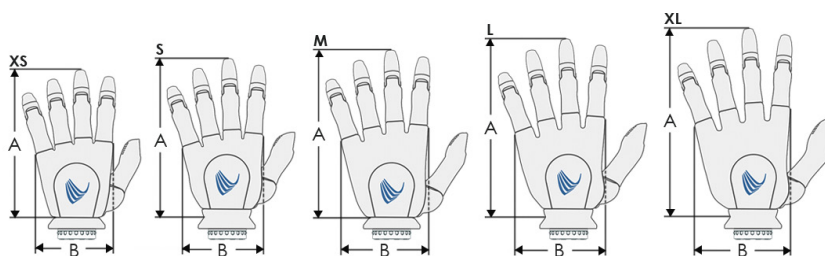

### Dimensions

Size	XS	S	M	L	XL
Length A [mm][inches]	140 5.51	150 5.90	160 6.29	170 6.69	180 7.08
Width B [mm][inches]	72 2.83	75 2.95	80 3.14	85 3.34	90 3.54

Sizes		XS	S	M	L	XL
<b>Opening width</b>		121 mm	123 mm	136 mm	139 mm	147 mm
<b>Weight</b>	<b>Ve4 Short</b> (VINCENTwrist short)	ca. 390 g	ca. 400 g	ca. 445 g	ca. 455 g	ca. 485 g
	<b>Ve4 Flex Short</b> (VINCENTwrist short + flexion)	ca. 435 g	ca. 445 g	ca. 490 g	ca. 500 g	ca. 530 g
	<b>Ve4 Basic</b> (VINCENTwrist quicksnap)	ca. 420 g	ca. 450 g	ca. 475 g	ca. 505 g	ca. 515 g
	<b>Ve4 Flex</b> (VINCENTwrist quicksnap + flexion)	ca. 465 g	ca. 475 g	ca. 520 g	ca. 530 g	ca. 560 g
<b>Load capacity of closed hand (static)</b>		450 N (approx. 45 kg)				
<b>Load capacity of closed single finger (static)</b>		350 N (approx. 35 kg)				
<b>Max. grip force of thumb (lateral)</b>		35 N (approx. 3.5 kg)				
<b>Max. grip force of finger (center proximal phalanx)</b>		95 N (approx. 9.5 kg)				
<b>Grip force between thumb and index finger</b>		44 N (approx. 4.4 kg)				
<b>Swivel force of thumb</b>		125 N (approx. 12.5 kg) optimized for cosmetic and work gloves				
<b>Max. finger speed</b>		155 ° / s (0.6 s)				
<b>Max. thumb speed</b>		Close: 122 ° / s (0.36 s) / Swivel: 163 ° / s (0.48 s)				
<b>Wrist rotation range</b>		Quicksnap: 360° / Transcarpal: 360° unlimited				
<b>Flection/Extension of the wrist</b>		108° in 6 steps (18° each)				
<b>Lifespan of the product</b>		5 years				
<b>Water resistance</b>		IP68				
<b>Corrosion resistance</b>		CRC class II				
<b>Wireless module</b>	<b>Range</b>	Min. 3 m by line of sight				
	<b>Frequency range</b>	2402 MHz - 2480 MHz				
	<b>Modulation</b>	GFSK				
	<b>Max. output power</b>	10 dBm				
<b>Number of basic grips</b>		7				
<b>Number of grips with switching signal</b>		16 (including 2 individual grips)				
<b>Individual grips</b>		16 grips for selection + possibility to define your own grips				
<b>Customizability</b>		Combination of 5 different basic colors with 4 metallic colors and titanium				
<b>Haptic</b>		Fully rubberized palm				
<b>Precision in the pinch grip</b>		Objects from Ø1 mm can be gripped				
<b>Touchscreen capability</b>		Index finger as standard, all fingers optional				
<b>Force-Feedback</b>		Vibrotactile Force-Feedback				
<b>Cosmetic glove</b>		GF. cosmetic glove / GF. color glove				
<b>Work glove</b>		GF. work glove				
<b>Full water protection (prosthetic socket and hand)</b>		In combination with VINCENTaqua				