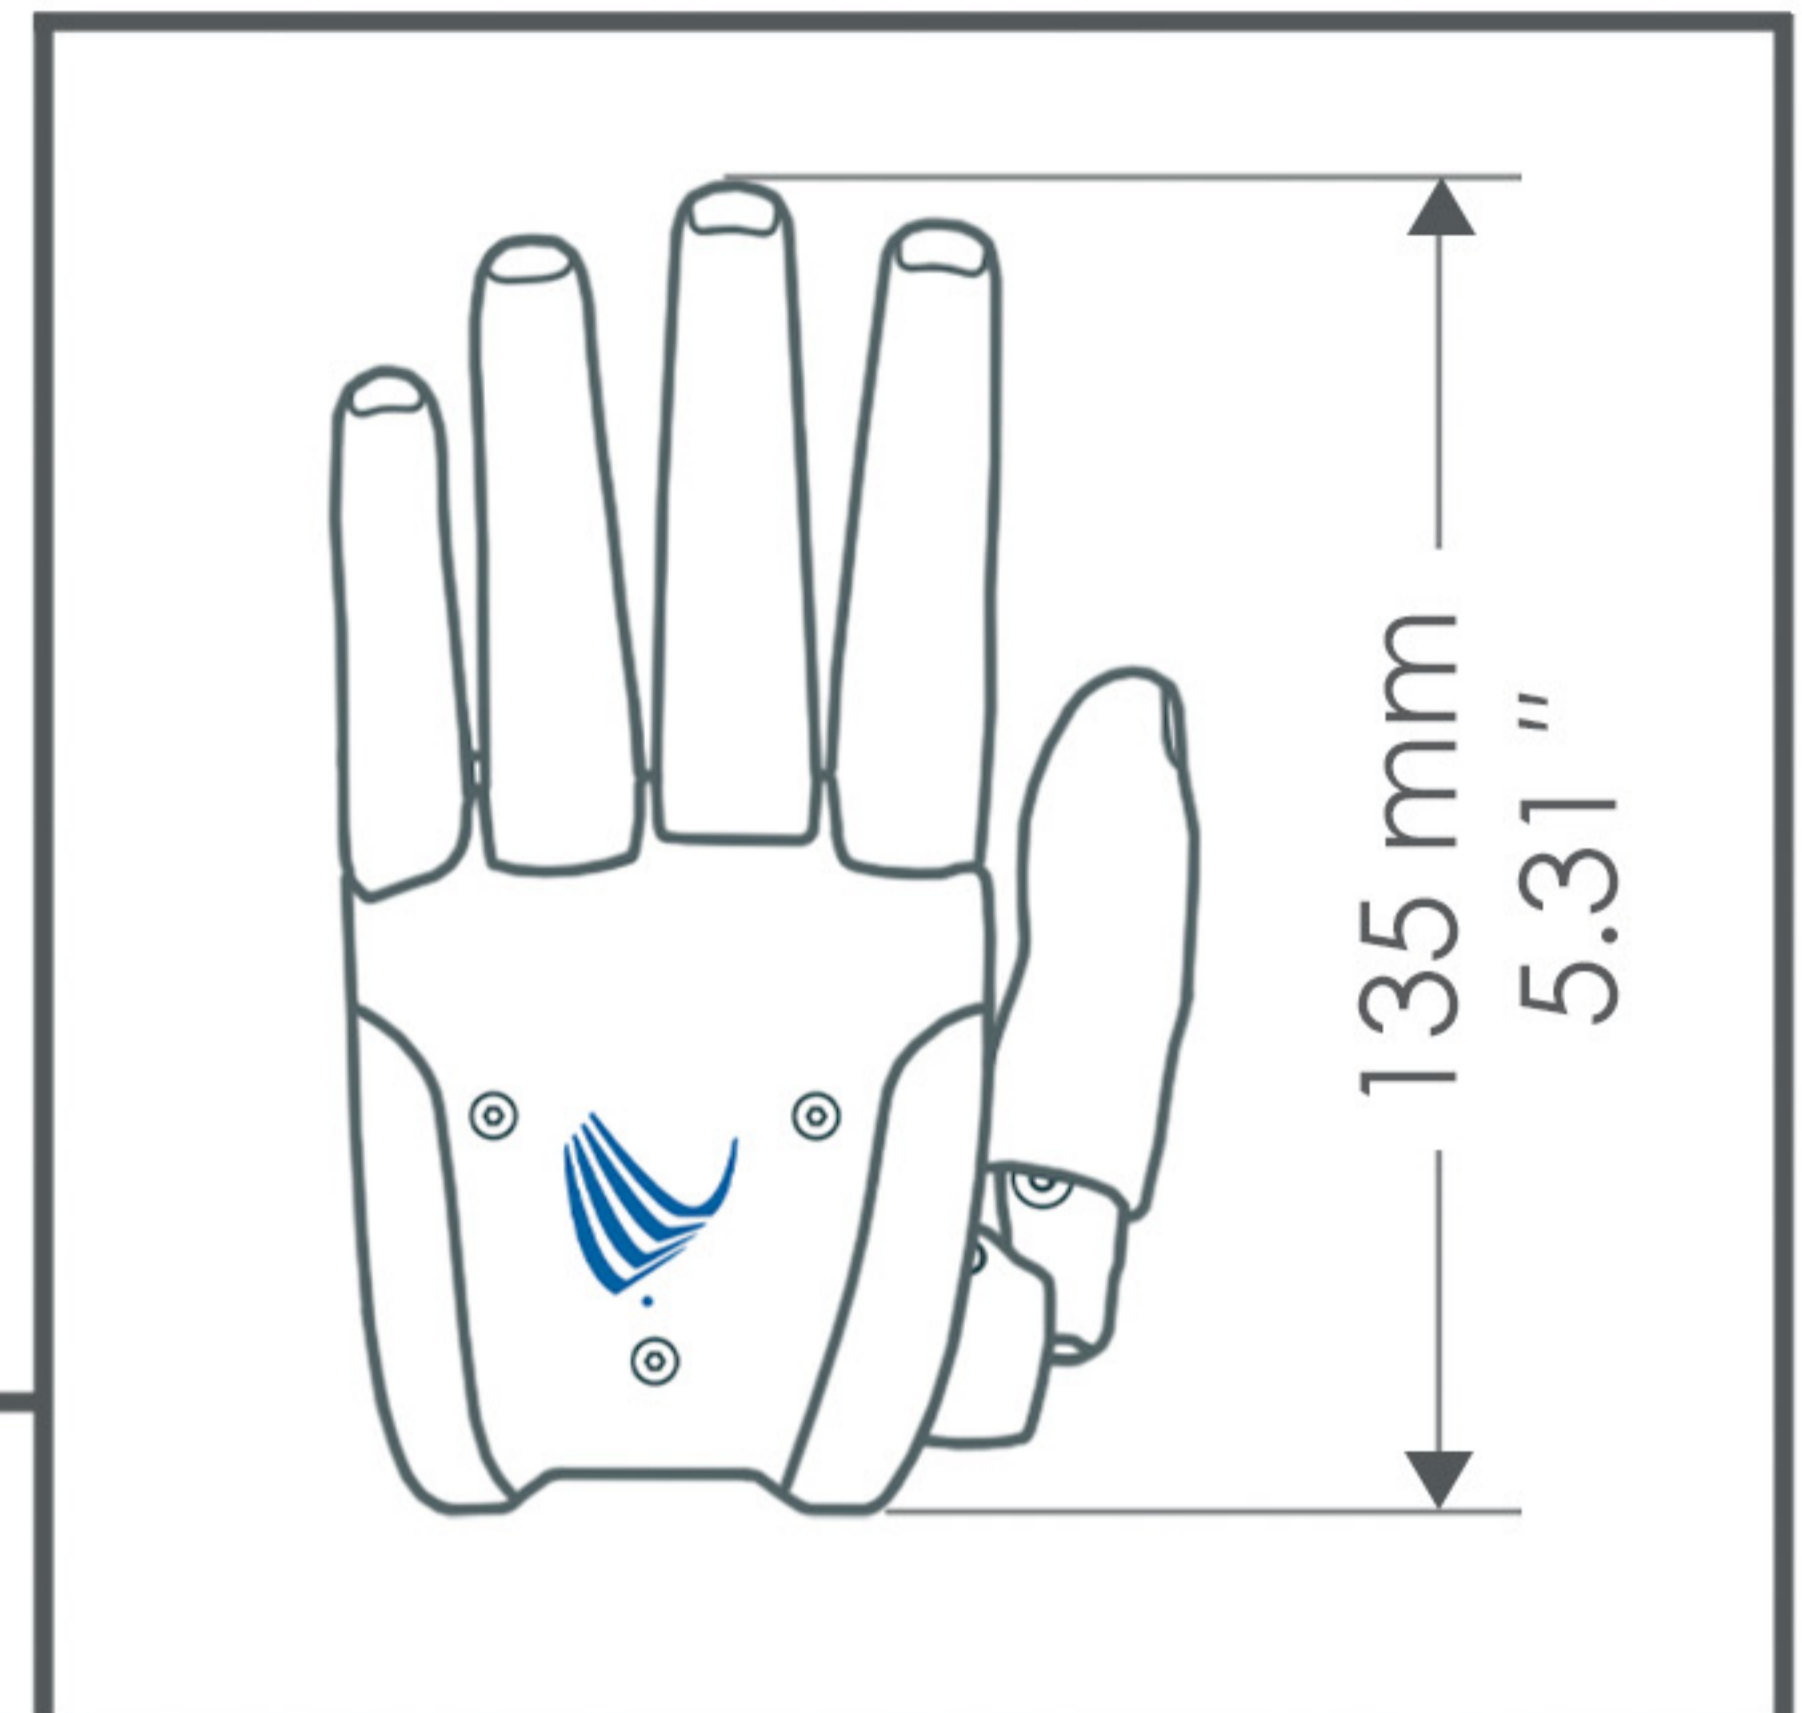

Size and weight chart *VINCENTevolution4*

VINCENTevolution4 SIZES

					
	140 mm 5.51"	150 mm 5.90"	160 mm 6.29"	170 mm 6.69"	180 mm 7.08"
	XS	S	M	L	XL

WRIST OPTIONS WITH LAMINATION RING/PLATE						
VINCENTwrist quicksnap VINCENTring_coaxial_6 	Total length	175 mm 6.88 "	185 mm 7.28 "	195 mm 7.67 "	205 mm 8.07 "	215 mm 8.46 "
	Total weight	approx. 461 g	approx. 491 g	approx. 516 g	approx. 546 g	approx. 556 g
VINCENTwrist quicksnap + flexion VINCENTring_coaxial_6 	Total length	194 mm 7.63 "	197 mm 7.75 "	214 mm 8.42 "	217 mm 8.54 "	234 mm 9.21 "
	Total weight	approx. 506 g	approx. 516 g	approx. 561 g	approx. 571 g	approx. 601 g
VINCENTwrist short VINCENTtranscarpal_radial_4 	Total length	151 mm 5.94 "	154 mm 6.06 "	171 mm 6.73 "	174 mm 6.85 "	191 mm 7.51 "
	Total weight	approx. 412 g	approx. 422 g	approx. 467 g	approx. 477 g	approx. 507 g
VINCENTwrist short + flexion VINCENTtranscarpal_radial_4 	Total length	170 mm 6.69 "	173 mm 6.81 "	190 mm 7.48 "	193 mm 7.59 "	210 mm 8.26 "
	Total weight	approx. 457 g	approx. 467 g	approx. 512 g	approx. 522 g	approx. 552 g

Size and weight chart VINCENTyoung3+

VINCENTyoung3+

WRIST OPTIONS WITH LAMINATION RING/PLATE		
<p><i>VINCENTwrist quicksnap</i> <i>VINCENTring_coaxial_6</i></p>	Total length	166 mm 6.53 "
	Total weight	approx. 391 g
<p><i>VINCENTwrist quicksnap + flexion</i> <i>VINCENTring_coaxial_6</i></p>	Total length	185 mm 7.28 "
	Total weight	approx. 436 g
<p><i>VINCENTwrist short</i> <i>VINCENTtranscarpal_radial_4</i></p>	Total length	142 mm 5.59 "
	Total weight	approx. 347 g
<p><i>VINCENTwrist short + flexion</i> <i>VINCENTtranscarpal_radial_4</i></p>	Total length	161 mm 6.33 "
	Total weight	approx. 387 g